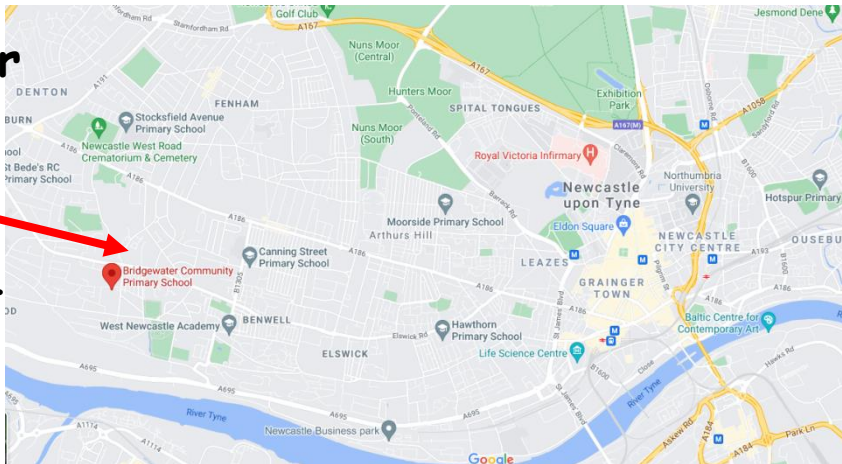

Naughty Elephants Squirt Water

Bridgewater
is in the
West of
Newcastle.

Newcastle
is in the
North East
of England.

Map coordinates

Start with the **x axis** first,
then the **y axis**.

“Go along the corridor first,
then up the stairs.”